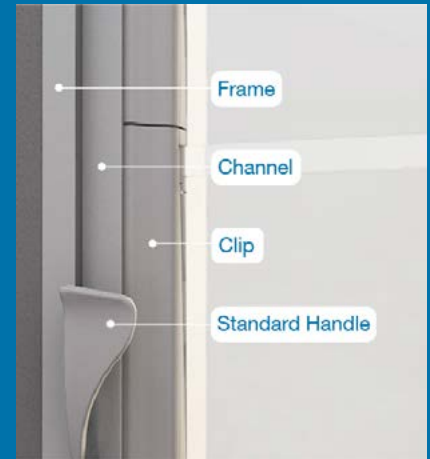

Breezway New Zealand Colour Guide

Breezway offers an extensive range of colours and finishes, many with optional colour matched clips and handles. Selecting the right anodising, powder or plastic for the atmospheric conditions of your building, along with correct maintenance, will be critical to the ongoing appearance of the finish.

Life's better with
Natural Ventilation

Colours are indicative only and may vary due to screen calibration and material differences. The IGLU® System features black clips for a seamless look when installed with double glazed blades.

Breezway is certified by Dulux and AkzoNobel for powder coating high-performance finishes. Warranty approval must be obtained from these paint manufacturers before ordering. Without a warranty certificate, Breezway provides a 10 year warranty. To discuss your louvre designs in more detail or to see samples please contact our Design Assist Team on **0800 777 759** or email designassist@breezway.co.nz

Scan the QR code to visit our Customising Options page

breezway.co.nz/customise

NOTES:

✓ = COLOUR MATCHING AVAILABLE
✗ = COLOUR MATCHING UNAVAILABLE

Double Glazed IGLU® System Clips are available in black only.
Low Profile and Ring Handles are available in any powder coat colour.

POWDER COLOURS¹	POWDER CODES	PLASTIC COLOURS⁴	STANDARD CLIP	STRONGHOLD® CLIP	IGLU® CLIP	STANDARD HANDLE	LOW PROFILE HANDLE	RING HANDLE
Arctic White Matt	20S1358M	Arctic White	✓	✓	✗	✓	✓	✓
Arctic White Satin	91558851 or 20S1358S		✓	✓	✗	✓	✓	✓
Appliance White Matt	20S1364M	White	✓	✓	✗	✓	✓	✓
Titania Matt	20S2249M	Titania	✓	✓	✗	✓	✓	✓
LSG Titania Matt	9152068M		✓	✓	✗	✓	✓	✓
Pure White Gloss²	20S1365G	White Birch	✓	✓	✗	✓	✓	✓
Off White Matt	20S3240M or 9153144M	Off White	✓	✓	✗	✓	✓	✓
Magnolia Gloss³	GD025A	Magnolia	✓	✓	✗	✓	✓	✓
Rivergum Gloss³	GD042A	Rivergum Beige	✓	✓	✗	✓	✓	✓
Primrose Gloss³	GD037A or 27284365	Primrose	✓	✓	✗	✓	✓	✓
Canvas Cloth Matt	20S7830M	Canvas Cloth	✓	✓	✗	✓	✓	✓
LSG Canvas Cloth Matt	9157327M		✓	✓	✗	✓	✓	✓
Paperbark Satin³	2723088S or GU114A	Stone Beige	✓	✓	✗	✓	✓	✓
Desert Sand Matt	20S3239M	Desert Sand	✓	✓	✗	✓	✓	✓
LSG Desert Sand Matt	9153065M		✓	✓	✗	✓	✓	✓
Pottery Satin³	GM175A	Pottery	✓	✓	✗	✓	✓	✓
Anodised (Clear) 25 Micron	-	Gull Grey	✓	✓	✗	✓	✓	✓
Shale Grey Matt³	GL284A	Natural Grey	✓	✓	✗	✓	✓	✓
Silver Pearl Kinetic Matt	9157459K or 12P7459M	Metro Silver Pearl	✓	✓	✗	✓	✓	✓
Metro Silver Pearl Kinetic Satin	21P7831S		✓	✓	✗	✓	✓	✓
Ghost Grey Matt²	20S7829M	Misty Grey	✓	✓	✗	✓	✓	✓

1. Standard Powder Coat Colour Offer. Surcharges may apply for powder coat or anodised finishes outside of this colour range.
2. Secondary New Zealand Powder Coat Colours.
3. Non-Stocked Powder Coat Colours.
4. Plastic Colour Offer. Surcharges may apply for some colour match options.